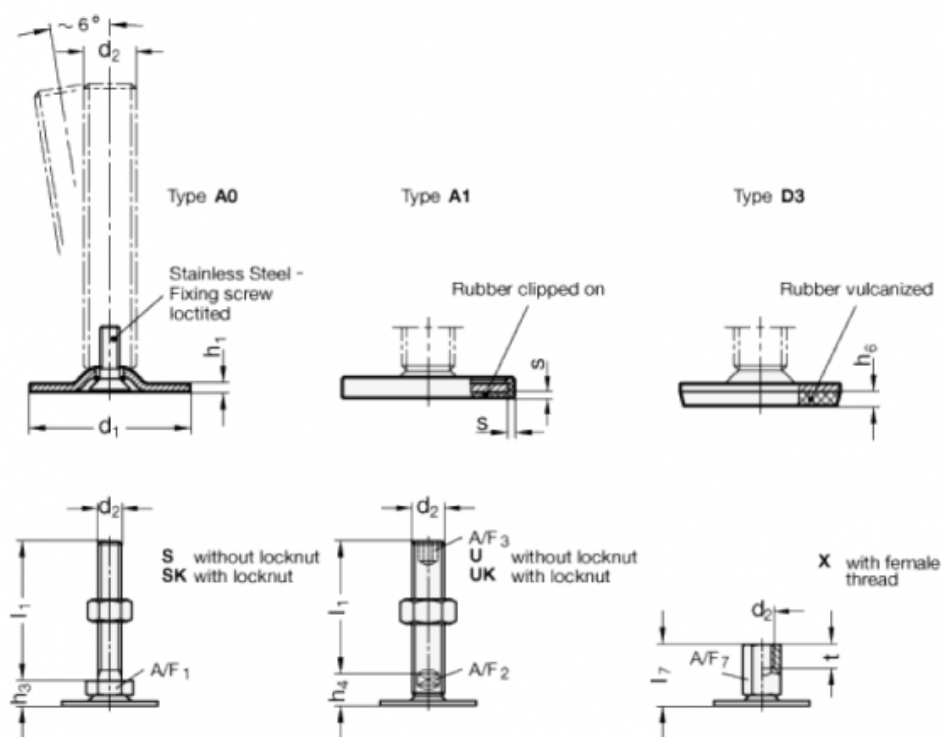

Data Sheet

Article number: 204080M16125A0UK

Description: E+G levelling foot
GN 40-80-M16-125-A0-UK

Note: UK With nut, Hexagon socket at the top, Wrench flat at the bottom

Measures

A/F2 = 12
A/F3 = 8
d1 = 80
d2 = M16
h1 = 3
h4 = 18
h6 =
l1 = 125